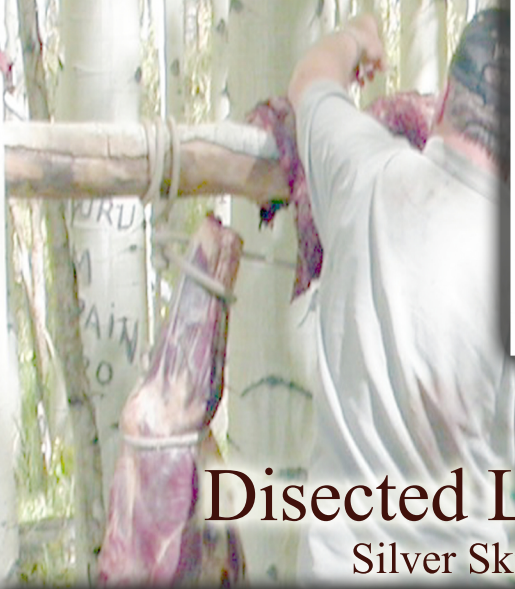

# BIG GAME LEG BREAKDOWN CHART

A three week dry aged mule deer hind quarter

## Disected Leg Muscles Silver Skin Removed