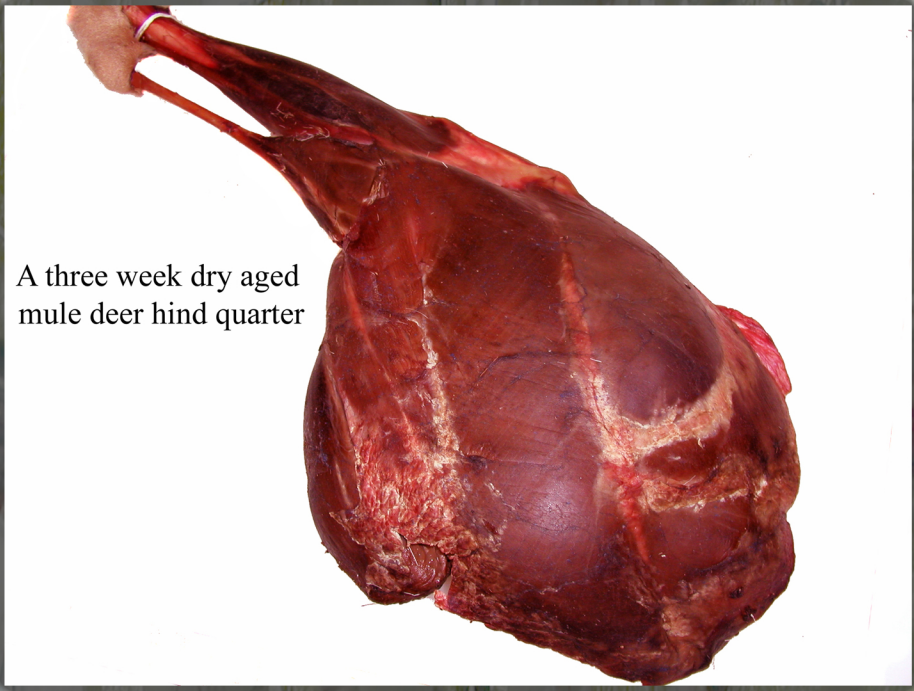

# BIG GAME LEG BREAKDOWN CHART

A three week dry aged mule deer hind quarter

## Disected Leg Muscles Silver Skin Removed